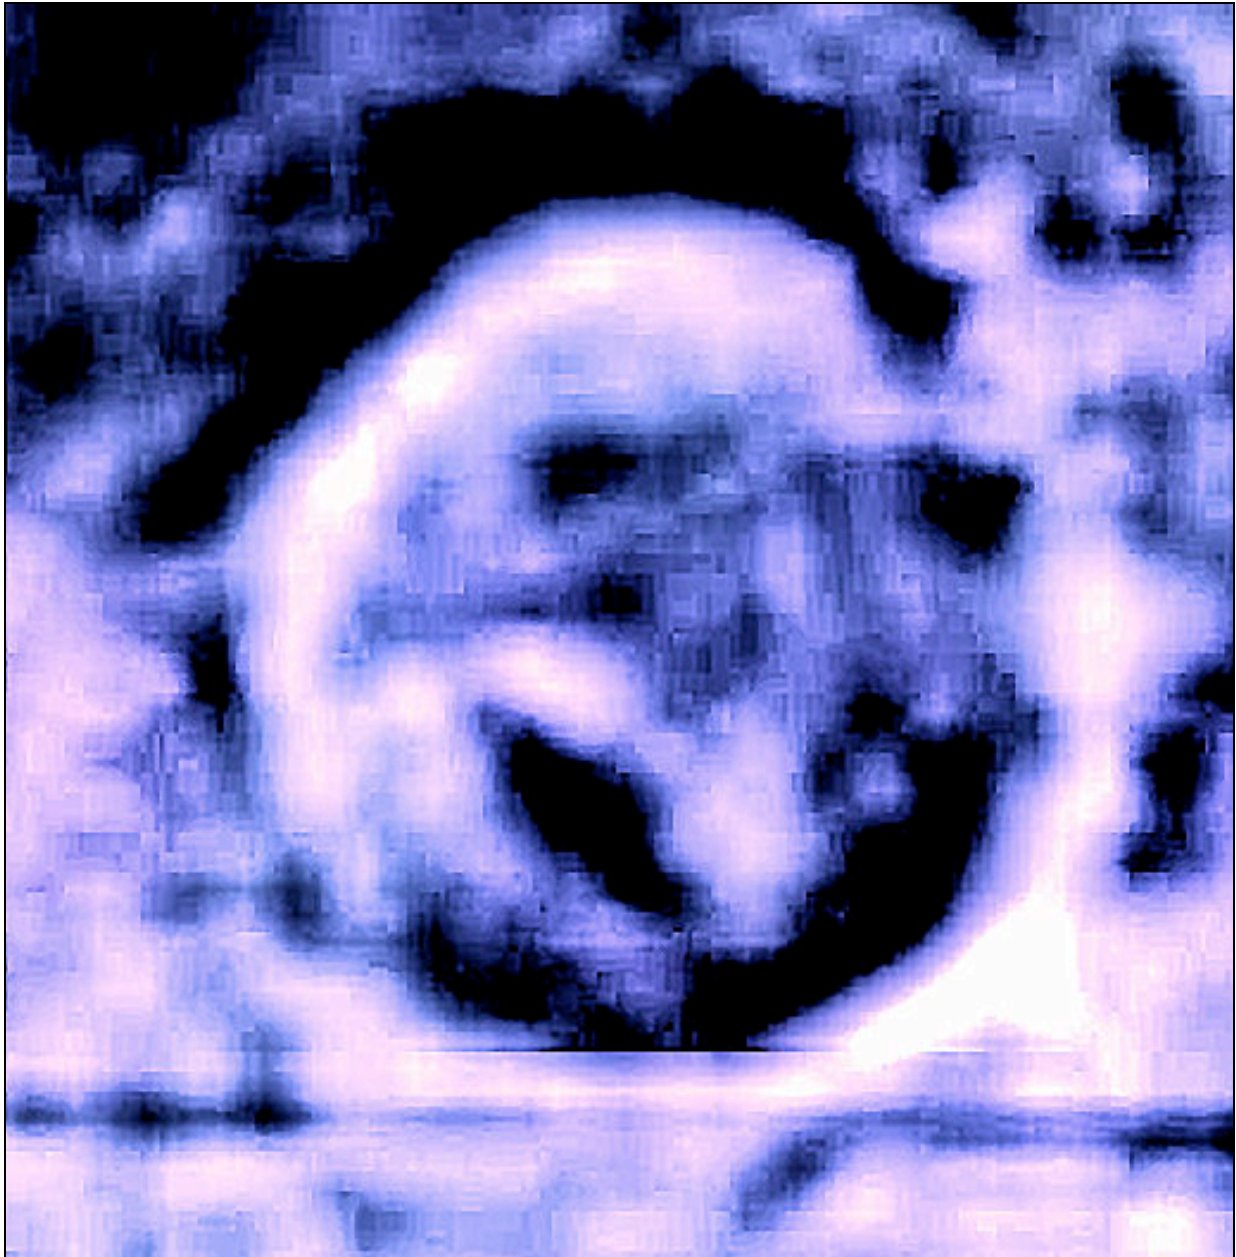

NEW DISCOVERY – BIRDMAN ORB CRATER IN THE RUELL VALLIS – PURPLE VERSION

Birdman Face in orb crater atop The Barking Dog in Ruell Vallis, Mars (Purple Version) – Detail from photograph SEMBY9474OD by ESA/DLR/FU Berlin (G. Neukum)/R. Curley/A.D. Basiago