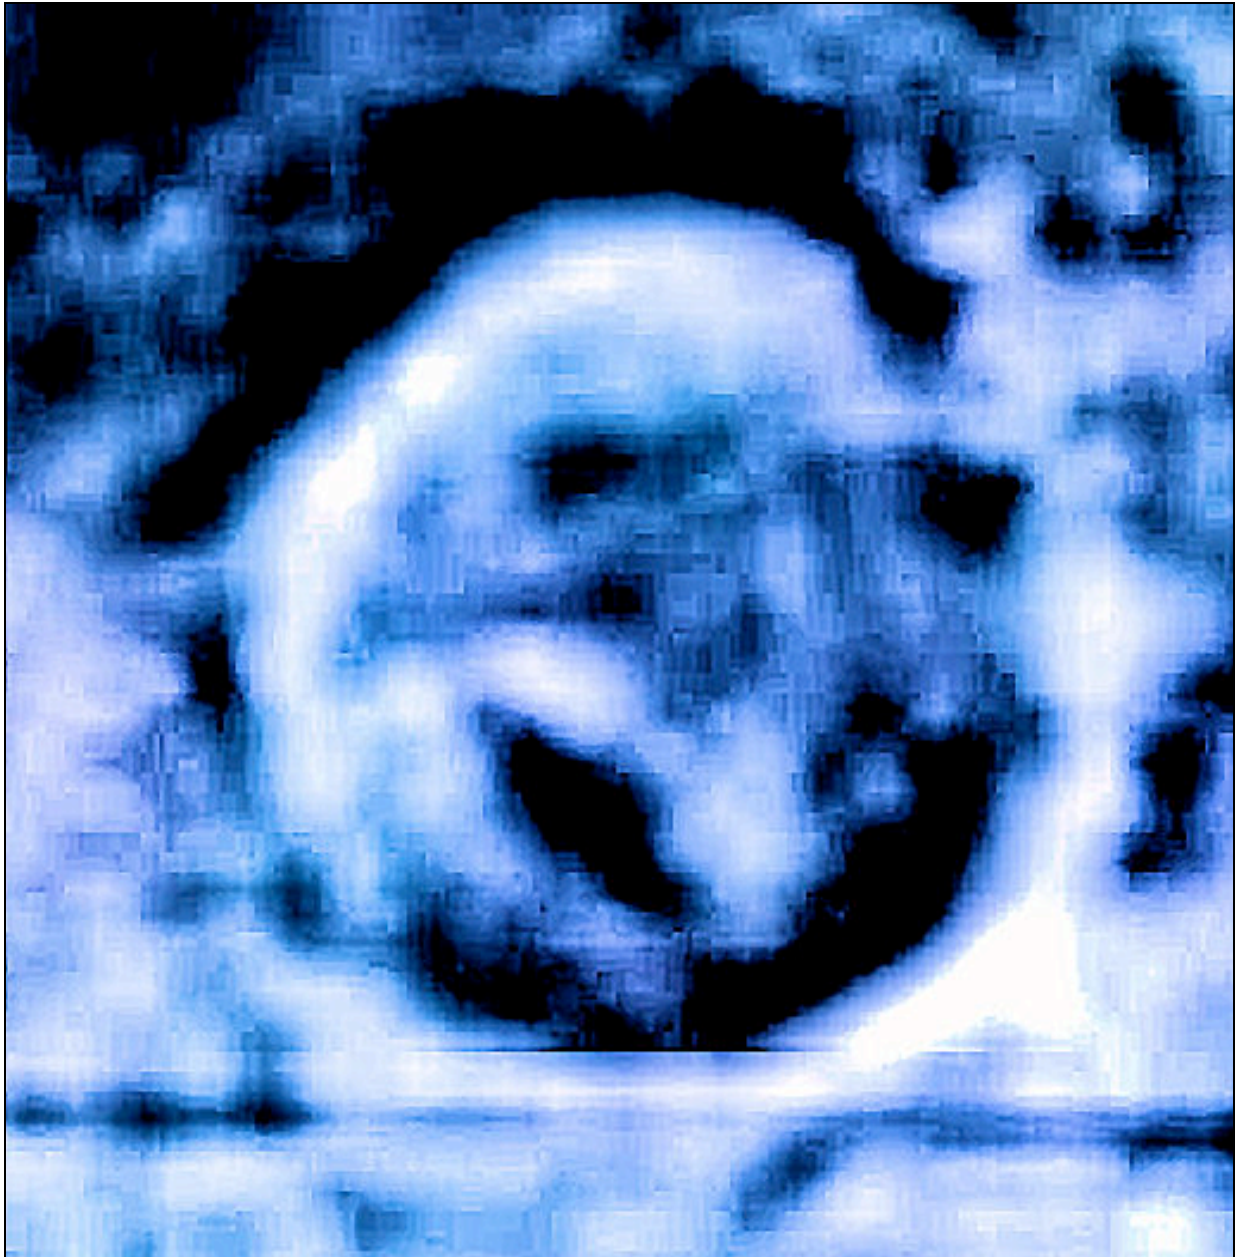

**NEW DISCOVERY – BIRDMAN ORB CRATER IN THE RUELL VALLIS – BLUE VERSION**

**Birdman Face in orb crater atop The Barking Dog in Ruell Vallis, Mars (Blue Version) – Detail from photograph SEMBY9474OD by ESA/DLR/FU Berlin (G. Neukum)/R. Curley/A.D. Basiago**