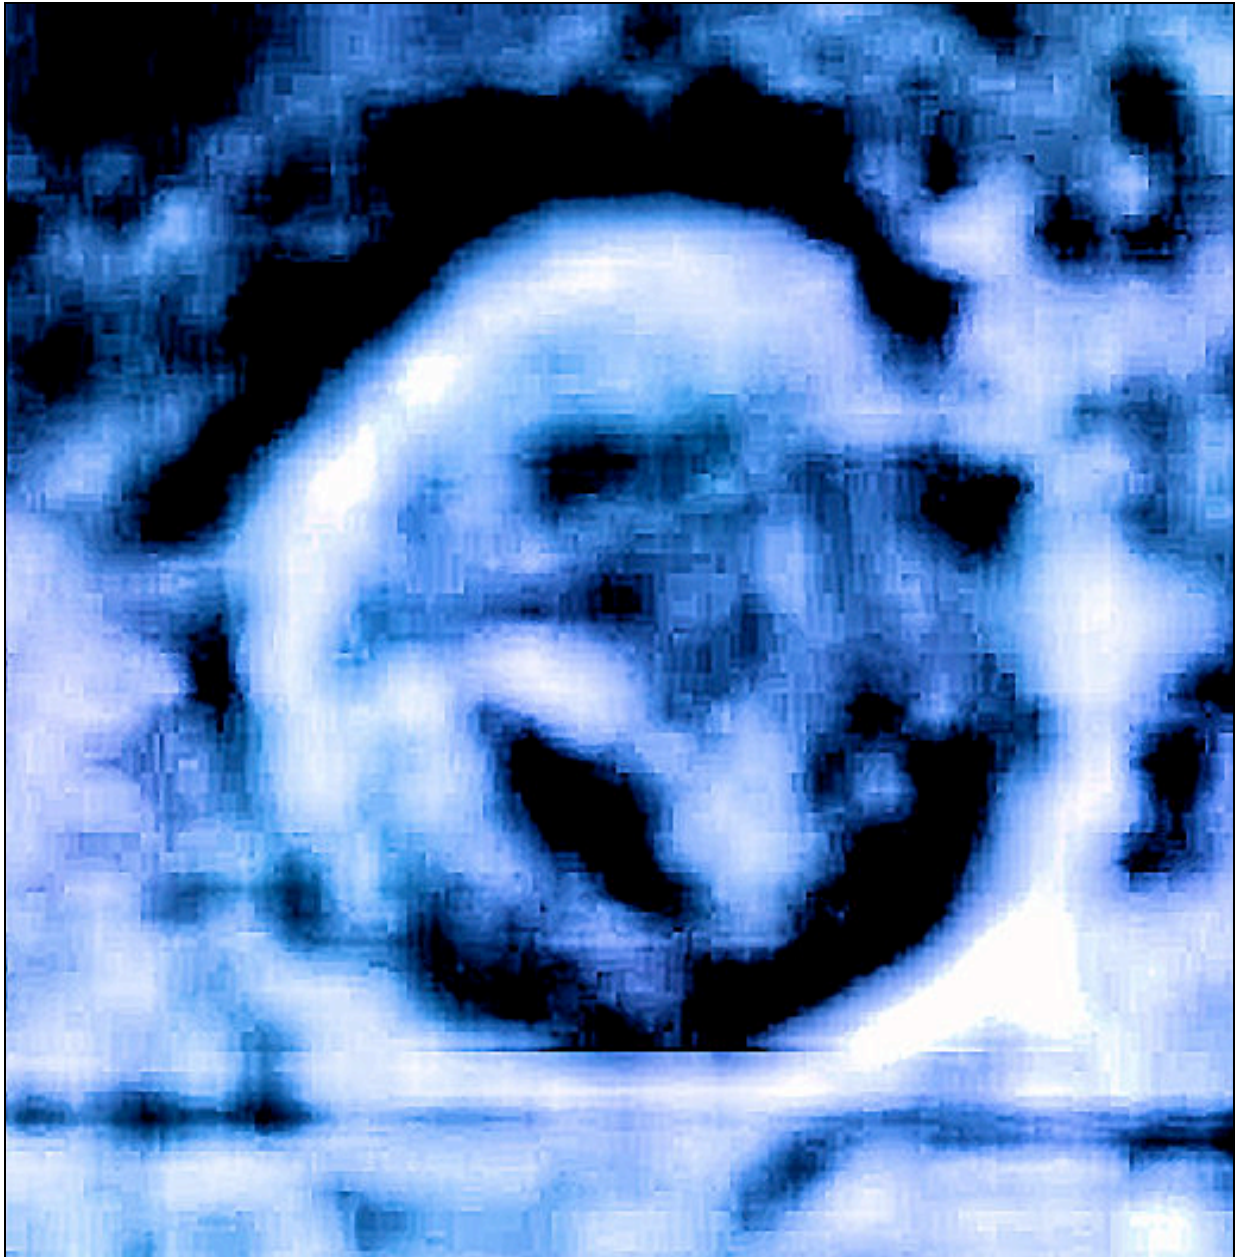

NEW DISCOVERY – BIRDMAN ORB CRATER IN THE RUELL VALLIS – BLUE VERSION

Birdman Face in orb crater atop The Barking Dog in Ruell Vallis, Mars (Blue Version) – Detail from photograph SEMBY9474OD by ESA/DLR/FU Berlin (G. Neukum)/R. Curley/A.D. Basiago